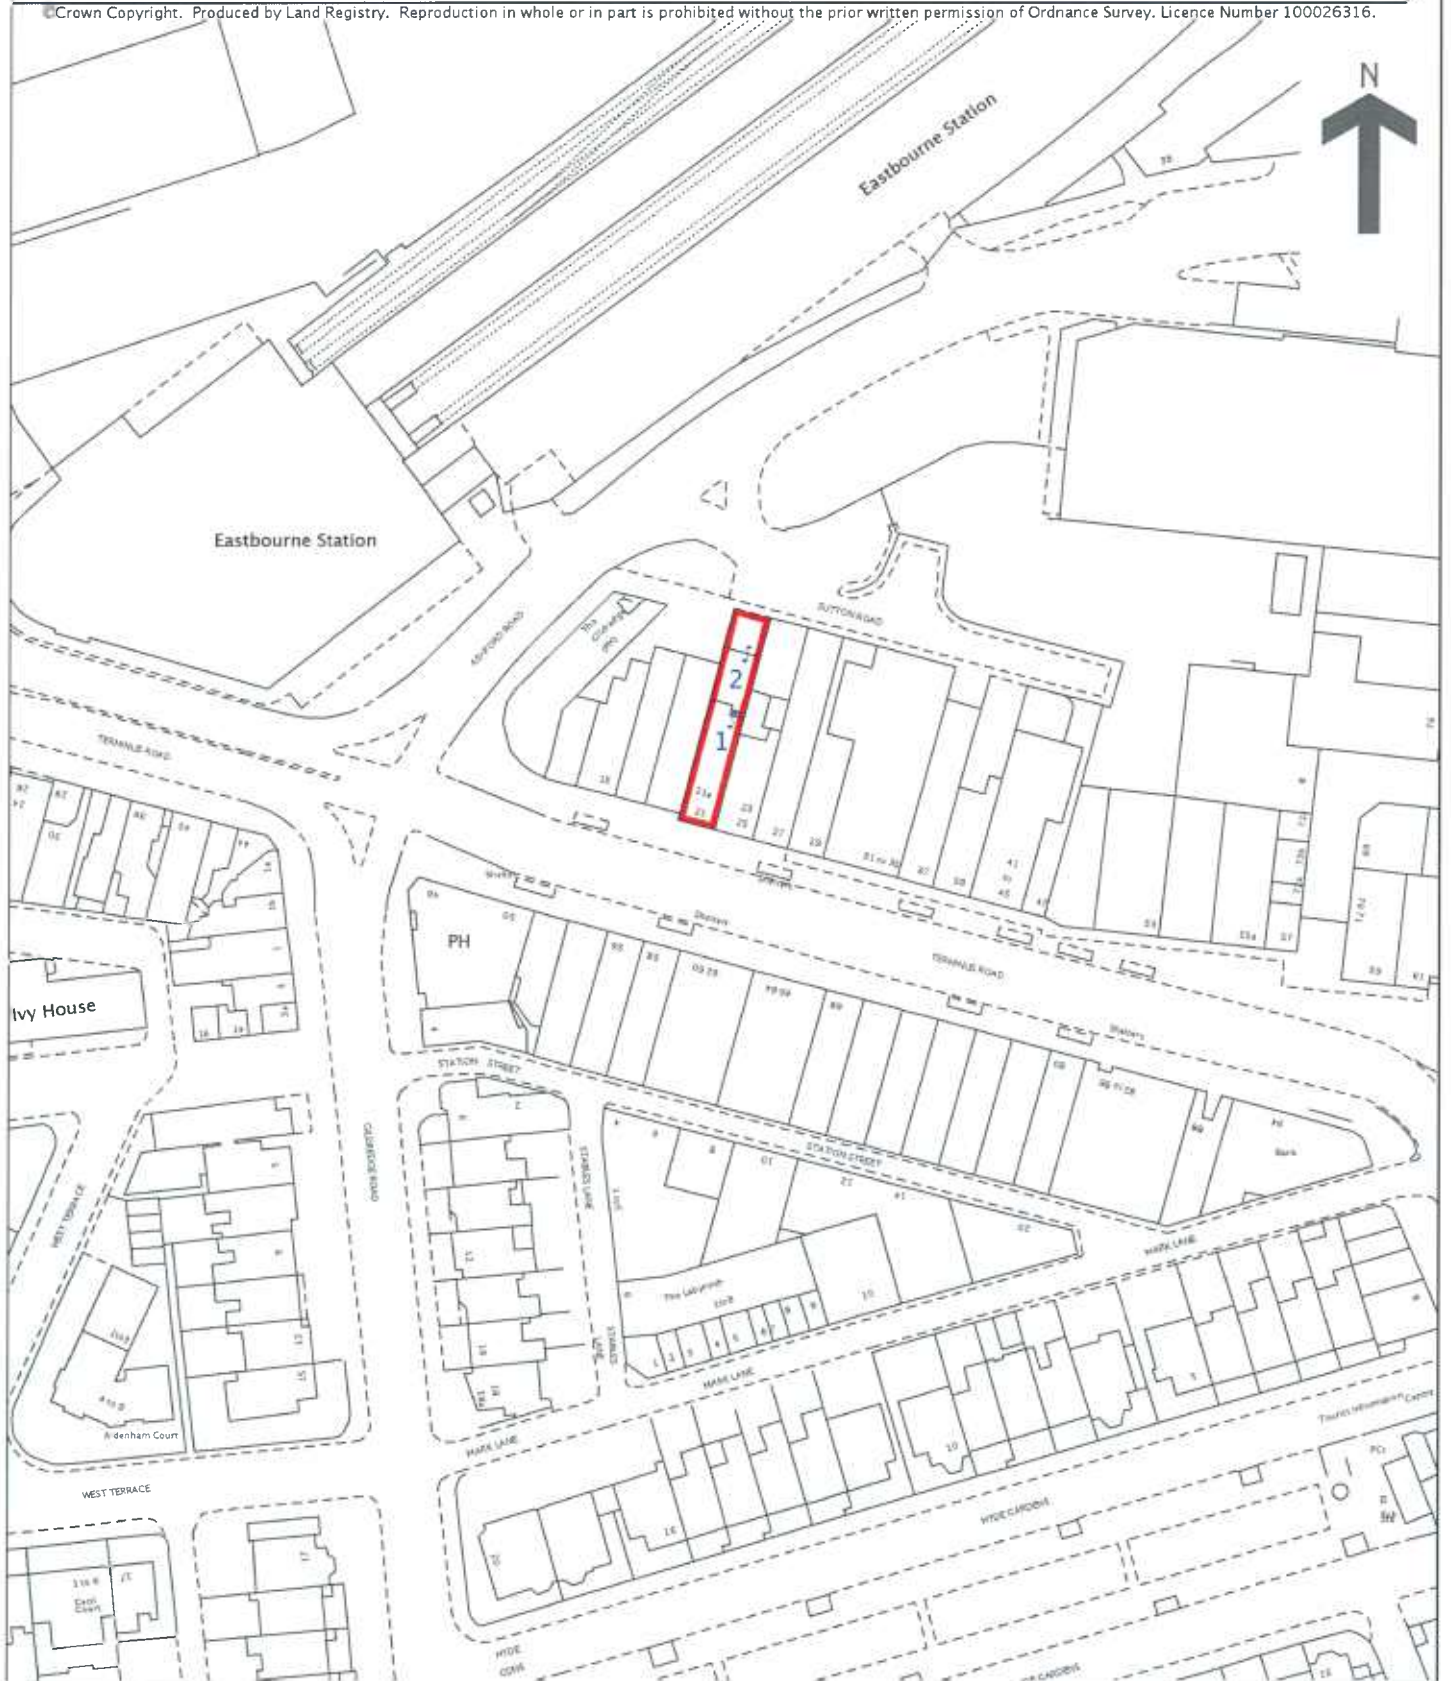

Land Registry
Official copy of
title plan

21 Termino Rd
Title number **EB7781**
Ordnance Survey map reference **TV6199SW**
Scale **1:1250**
Administrative area **East Sussex : Eastbourne**

© Crown Copyright. Produced by Land Registry. Reproduction in whole or in part is prohibited without the prior written permission of Ordnance Survey. Licence Number 100026316.

Land Registry
Official copy of
title plan

23-25 Terminus Rd
Title number **EB5717**
Ordnance Survey map reference **TV6199SW**
Scale **1:1250**
Administrative area **East Sussex : Eastbourne**

©Crown Copyright. Produced by Land Registry. Reproduction in whole or in part is prohibited without the prior written permission of Ordnance Survey. Licence Number 100026316.

H. M. LAND REGISTRY GENERAL MAP

SUSSEX
(EASTBOURNE)

SHEET LXXX.10.

SECTION

X(Extract from)

Scale 1/1250. Enlarged from 1/2500.

COUNTY OF EAST SUSSEX
EASTBOURNE DISTRICT

Crown Copyright Reserved

Plan of Title No. **EB 13663**

Land Registry
Official copy of
title plan

Title number **EB21665**
Ordnance Survey map reference **TV6199SW**
Scale **1:1250**
Administrative area **East Sussex : Eastbourne**