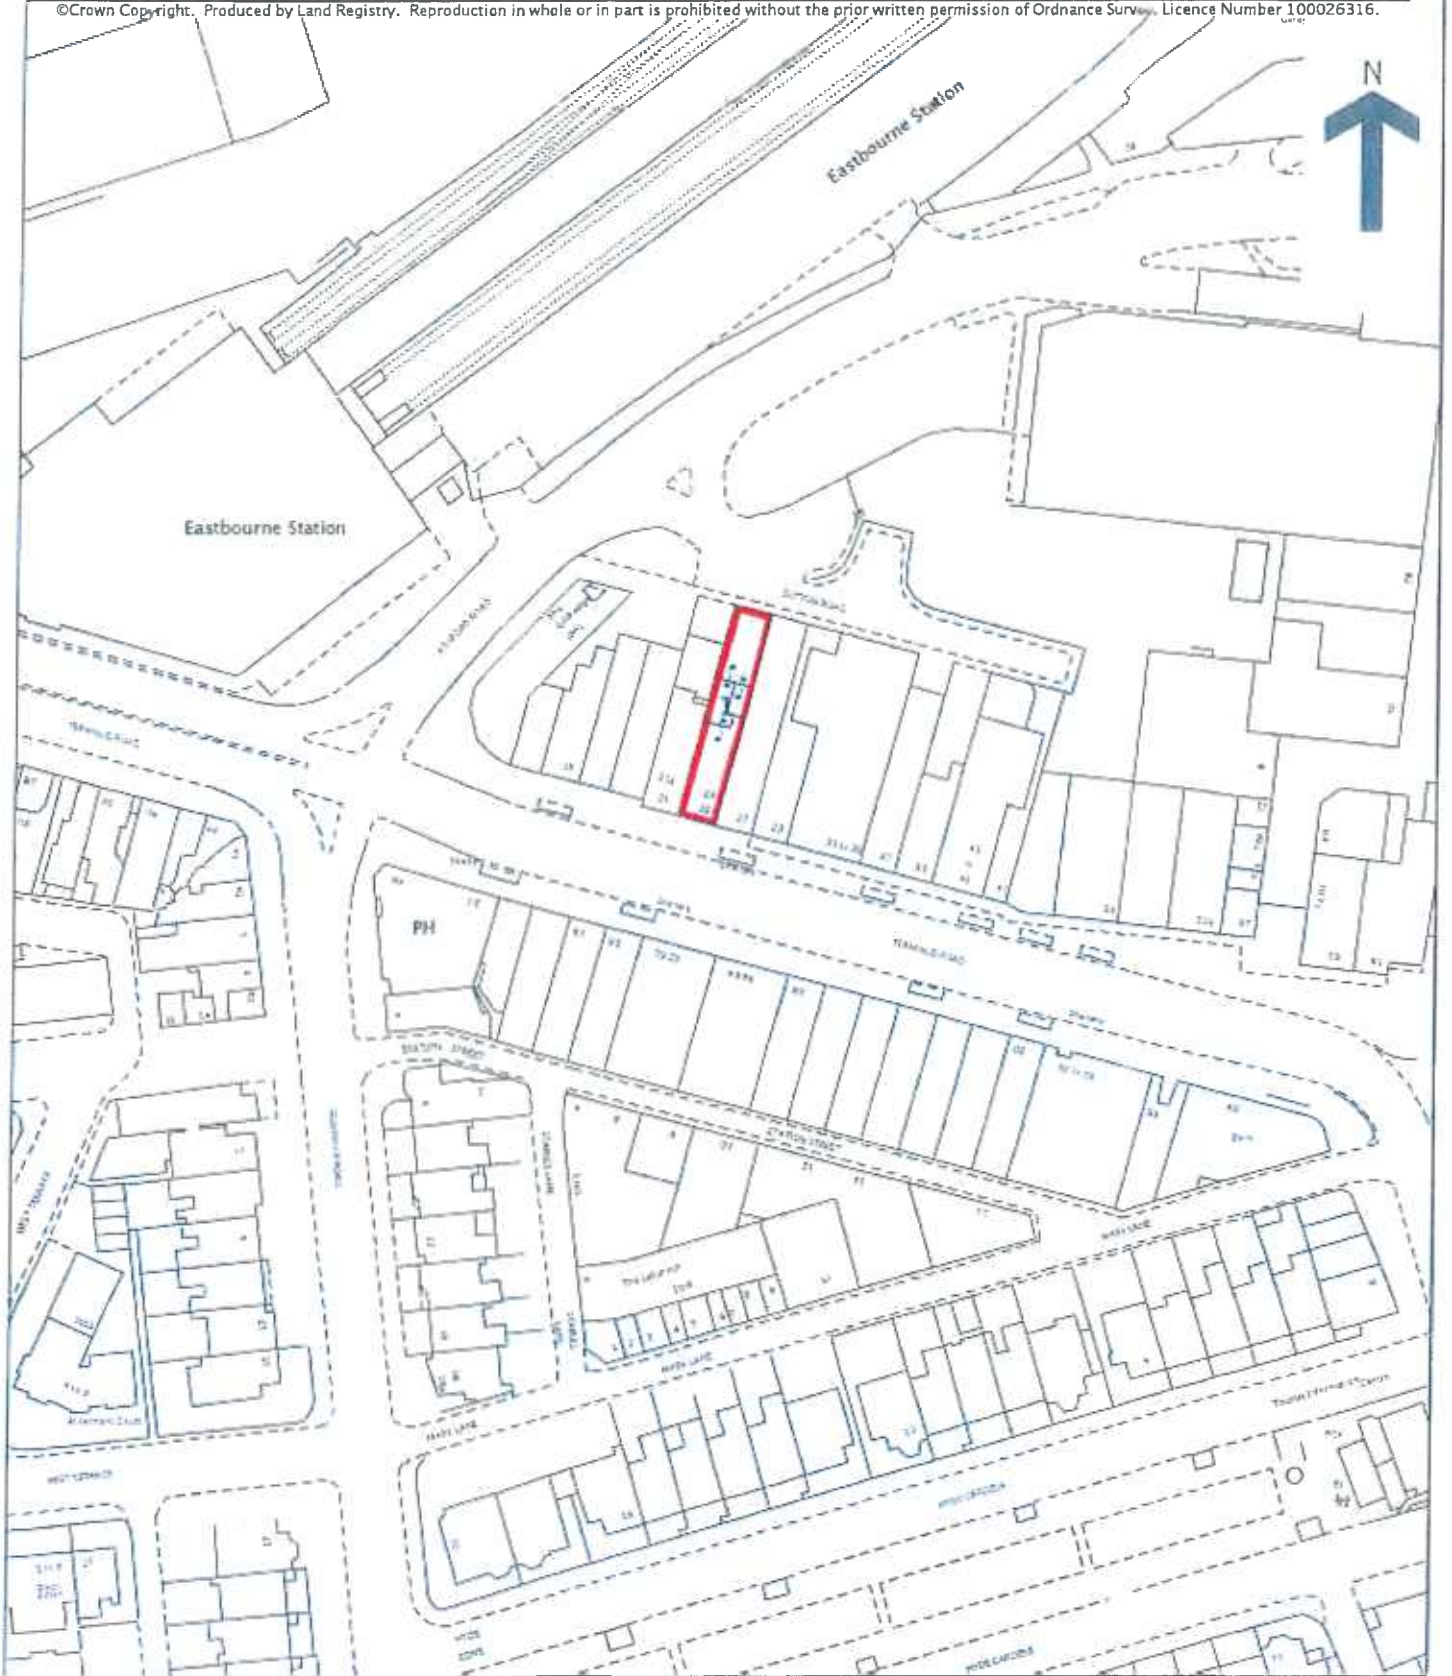

Land Registry
Official copy of
title plan

21 Termino Rd
Title number **EB7781**
Ordnance Survey map reference **TV6199SW**
Scale **1:1250**
Administrative area **East Sussex : Eastbourne**

© Crown Copyright. Produced by Land Registry. Reproduction in whole or in part is prohibited without the prior written permission of Ordnance Survey. Licence Number 100026316.

Land Registry
Official copy of
title plan

23-25 Terminus Rd
Title number **EB5717**
Ordnance Survey map reference **TV6199SW**
Scale **1:1250**
Administrative area **East Sussex : Eastbourne**

©Crown Copyright. Produced by Land Registry. Reproduction in whole or in part is prohibited without the prior written permission of Ordnance Survey. Licence Number 100026316.

H. M. LAND REGISTRY GENERAL MAP

SUSSEX
(EASTBOURNE)

SHEET LXXX.10.

SECTION

X(Extract from)

Scale 1/1250. Enlarged from 1/2500.

COUNTY OF EAST SUSSEX
EASTBOURNE DISTRICT

Crown Copyright Reserved

Plan of Title No. **EB 13663**

Land Registry
Official copy of
title plan

Title number **EB21665**
Ordnance Survey map reference **TV6199SW**
Scale **1:1250**
Administrative area **East Sussex : Eastbourne**